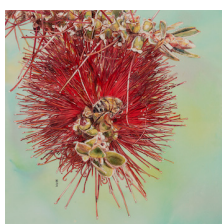

Attraction 8 2021
Watercolour on paper 24635
81 x 81 x 3 cm

$A 3,250

WEST PERTH GALLERY & FRAMING

11 Old Aberdeen Place,
West Perth WA 6005

E info@lintonandkay.com.au

SUBIACO GALLERY

299 Railway Road,
Subiaco WA 6008

T (08) 9388 3300

MANDOON GALLERY

Mandoon Estate Winery
10 Harris Road, Caversham WA 6055

www.lintonandkay.com.au