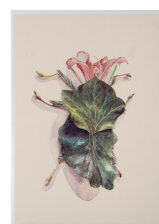

\$A 2,000

Banksia 2 2021
Mixed media on board 24650
80 x 60 x 0.5 cm

\$A 2,000

Banksia 1 2021
Mixed media on board 24649
80 x 60 x 0.5 cm

\$A 2,000

Botanical Bestiary 13 2021
Watercolour on paper 24648
68 x 49 x 4 cm

\$A 2,000

Botanical Bestiary 12 2021
Watercolour on paper 24647
68 x 49 x 4 cm

\$A 2,000

WEST PERTH GALLERY & FRAMING

11 Old Aberdeen Place,
West Perth WA 6005

E info@lintonandkay.com.au

SUBIACO GALLERY

299 Railway Road,
Subiaco WA 6008