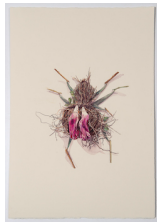

**LINTON
& KAY
GALLERIES**

Botanical Bestiary 11 2021
Watercolour on paper 24646
68 x 49 x 4 cm

\$A 2,000

Botanical Bestiary 10 2021
Watercolour on paper 24645
68 x 49 x 4 cm

\$A 2,000

Botanical Bestiary 9 2021
Watercolour on paper 24644
68 x 49 x 4 cm