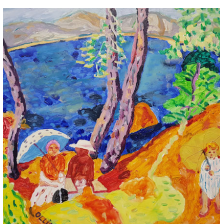

\$A 7,900

Sold

16

L'isle Saints Louis and the Quai de Bourbon 2017
oil pastel on arches 21289
76 x 150

\$A 10,900

17

Homage to Bonnard, By the Sea 2019
oil on belgian linen 21287
46 x 46

\$A 3,200