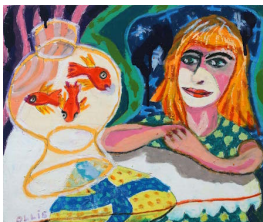

Moulin de la Galette 2019
oil pastel on arches 21275
70 x 56

\$A 4,200

21

Montmartre, Early Morning 2019
oil pastel on arches 21285
57 x 76

\$A 4,200

Sold

22

Girl and Goldfish after Matisse 2018
oil on belgian linen 21273
26 x 30