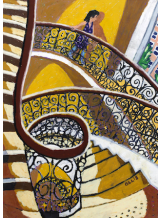

BERNARD OLLIS

THE WORLD TRAVELER

Sat, 9 Nov 2019 to Sun, 1 Dec 2019

Subiaco

LINTON & KAY

GALLERIES

7

Department Store, Paris 2019
oil pastel on arches 21278
60 x 42

$A

3,200

8