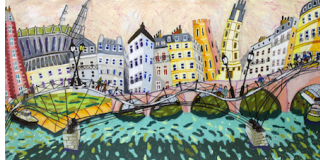

BERNARD OLLIS

THE WORLD TRAVELER

Sat, 9 Nov 2019 to Sun, 1 Dec 2019

Subiaco

LINTON & KAY

GALLERIES

19

Pont Des Arts, pink sky 2019
oil pastel on arches 21290
76 x 150

$A 10,900

Sold

20