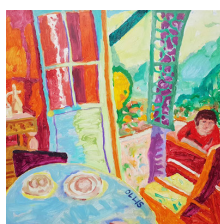

18

Homage to Bonnard, Dining Room in the Country 2019
oil on belgian linen 21288
46 x 46

\$A 3,200

WEST PERTH GALLERY & FRAMING

11 Old Aberdeen Place,
West Perth WA 6005

E info@lintonandkay.com.au

SUBIACO GALLERY