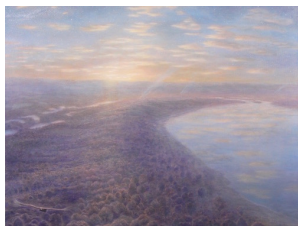

ALAN MULLER

DERBARL YERRIGAN SWAN RIVER
PAINTINGS 2010 - 2020 &

NEW RIVER DRAWINGS

Sat, 18 Apr 2020 to Sun, 10 May 2020

Subiaco

**LINTON
& KAY
GALLERIES**

Western View to Mooro Katta After Garling 1827 2017 \$A 6,800
Acrylic on canvas 20277
90 x 150 cm **Sold**

Lagoon East Perth after Huggins 1827 2019 \$A 6,200
Acrylic on canvas 20279
40 x 170 cm

Eastern Dawn View over Byerbrup Ridge 2017 \$A 5,500
Acrylic on canvas 20281
90 x 120 cm **Sold**

River Dawn Ancient Sunset (diptych) 2018 \$A 4,800
Acrylic on canvas 20282
60 x 120 cm