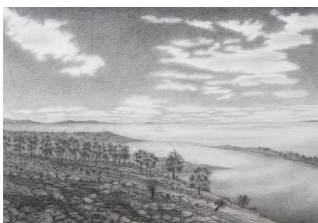

\$A 2,200

Sold

*Walyalup - Mouth of Derbarl Yerrigan Swan River
after Dale 1829* 2020
Graphite 21850
38.5 x 56 cm

\$A 1,800

Sold

WEST PERTH GALLERY & FRAMING

11 Old Aberdeen Place,
West Perth WA 6005

E info@lintonandkay.com.au